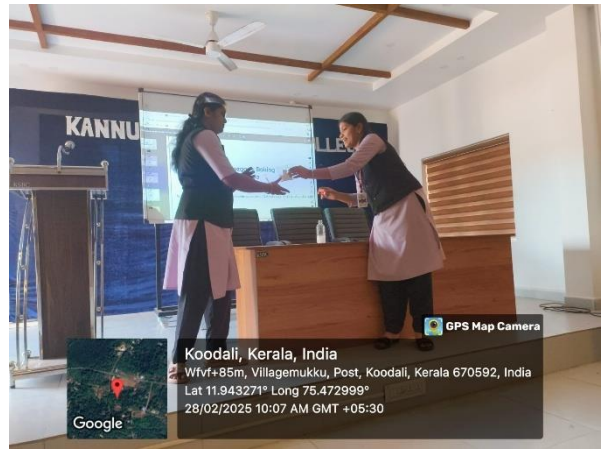

Koodali, Kerala, India
WfVf+85m, Villagemukku, Post, Koodali, Kerala 670592, India
Lat 11.943271° Long 75.472999°
28/02/2025 10:07 AM GMT +05:30