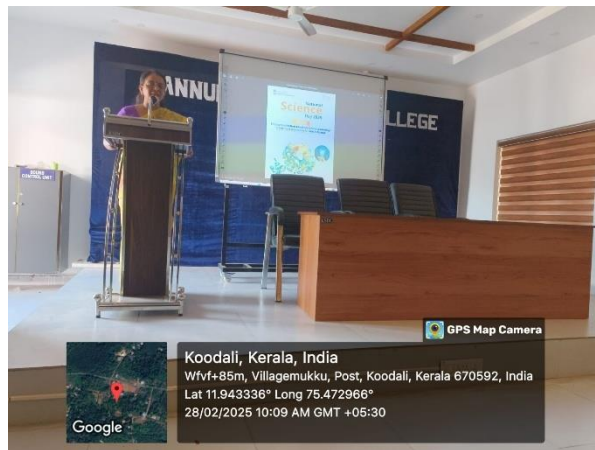

Koodali, Kerala, India
WfVf+85m, Villagemukku, Post, Koodali, Kerala 670592, India
Lat 11.943336° Long 75.472966°
28/02/2025 10:09 AM GMT +05:30