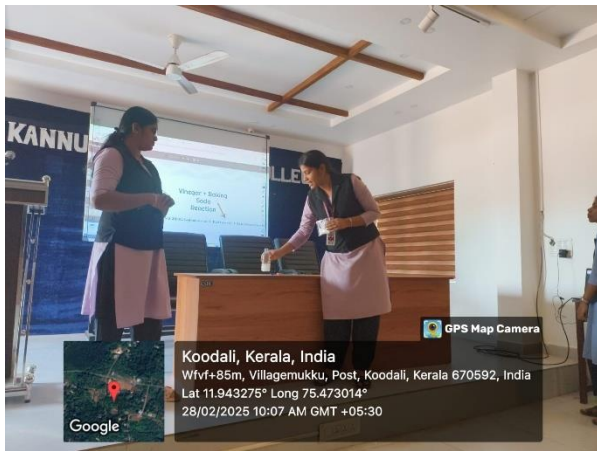

Koodali, Kerala, India
WfVf+85m, Villagemukku, Post, Koodali, Kerala 670592, India
Lat 11.943275° Long 75.473014°
28/02/2025 10:07 AM GMT +05:30