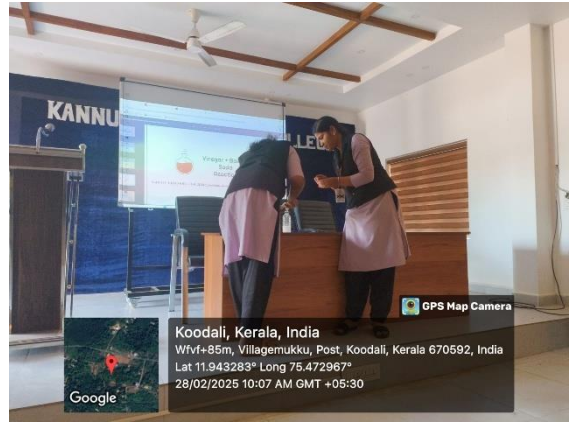

Koodali, Kerala, India
WfVf+85m, Villagemukku, Post, Koodali, Kerala 670592, India
Lat 11.943294° Long 75.472959°
28/02/2025 10:07 AM GMT +05:30

Koodali, Kerala, India
WfVf+85m, Villagemukku, Post, Koodali, Kerala 670592, India
Lat 11.943283° Long 75.472967°
28/02/2025 10:07 AM GMT +05:30