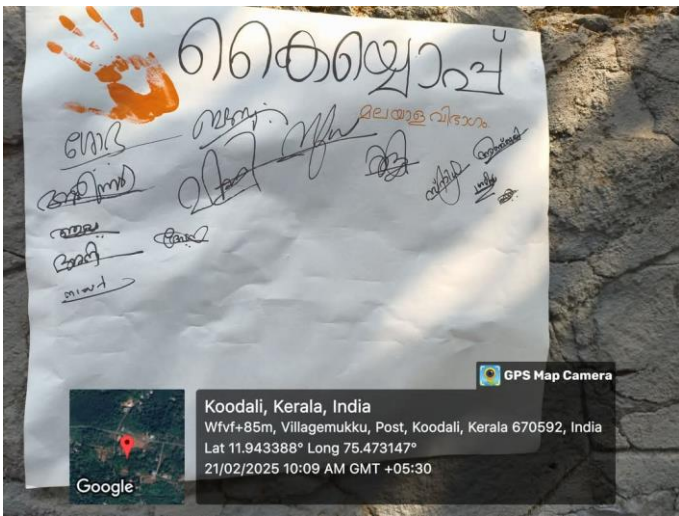

GPS Map Camera
Koodali, Kerala, India
Wfvf+85m, Villagemukku, Post, Koodali, Kerala 670592, India
Lat 11.943388° Long 75.473147°
21/02/2025 10:09 AM GMT +05:30
Google